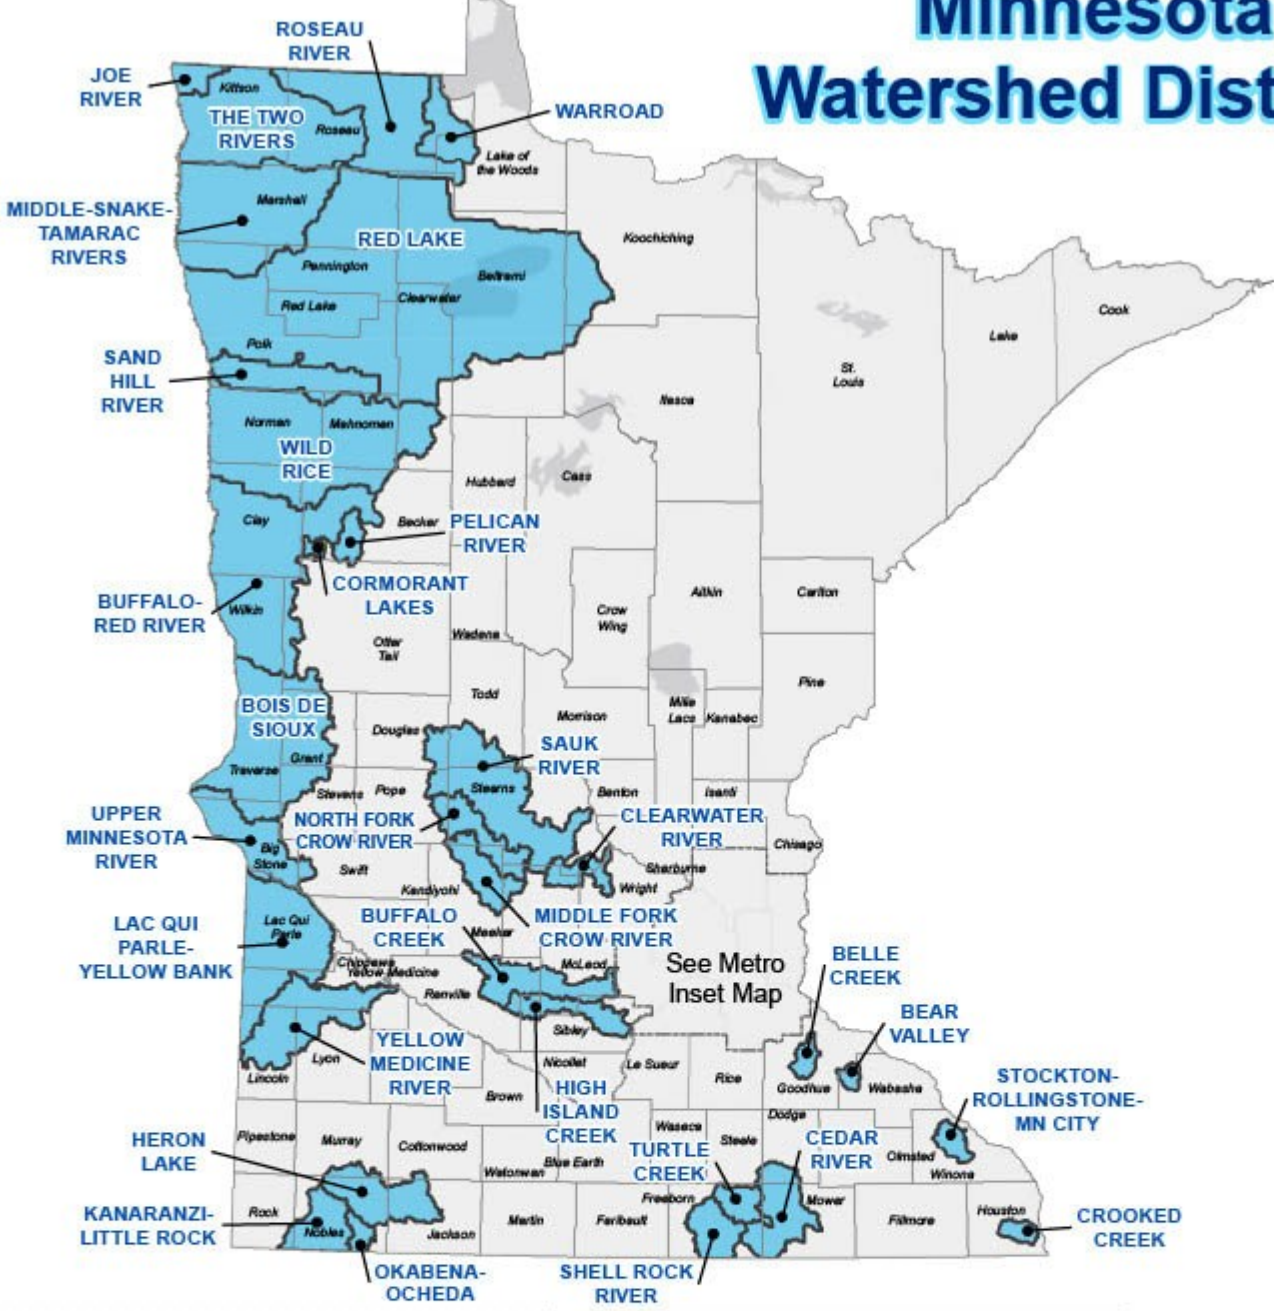

# Minnesota Watershed Districts

- Metro Watershed Districts**
- 1, MINNEHAHA CREEK
  - 2, RILEY-PURGATORY-BLUFF CREEK
  - 3, NINE MILE CREEK
  - 4, LOWER MINNESOTA RIVER
  - 5, PRIOR LAKE-SPRING LAKE
  - 6, CAPITOL REGION
  - 7, RAMSEY-WASHINGTON METRO
  - 8, SOUTH WASHINGTON
  - 9, VALLEY BRANCH
  - 10, BROWNS CREEK
  - 11, CARNELIAN-MARINE-ST. CROIX
  - 12, RICE CREEK
  - 13, COON CREEK
  - 14, COMFORT LAKE FOREST LAKE