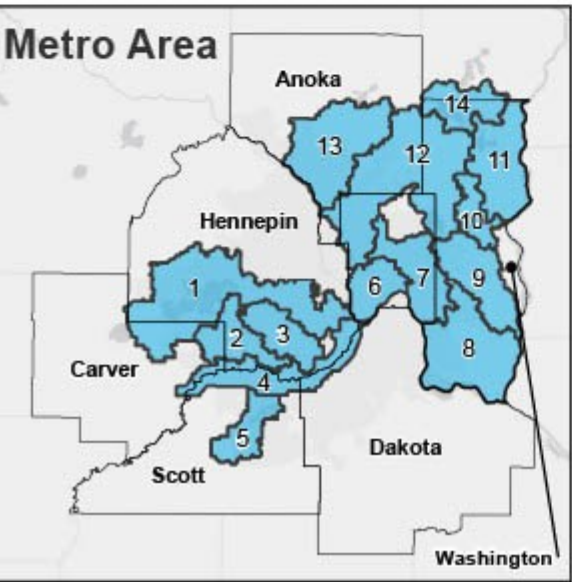

# Minnesota Watershed Districts

- Metro Watershed Districts**
- 1, MINNEHAHA CREEK
  - 2, RILEY-PURGATORY-BLUFF CREEK
  - 3, NINE MILE CREEK
  - 4, LOWER MINNESOTA RIVER
  - 5, PRIOR LAKE-SPRING LAKE
  - 6, CAPITOL REGION
  - 7, RAMSEY-WASHINGTON METRO
  - 8, SOUTH WASHINGTON
  - 9, VALLEY BRANCH
  - 10, BROWNS CREEK
  - 11, CARNELIAN-MARINE-ST. CROIX
  - 12, RICE CREEK
  - 13, COON CREEK
  - 14, COMFORT LAKE FOREST LAKE