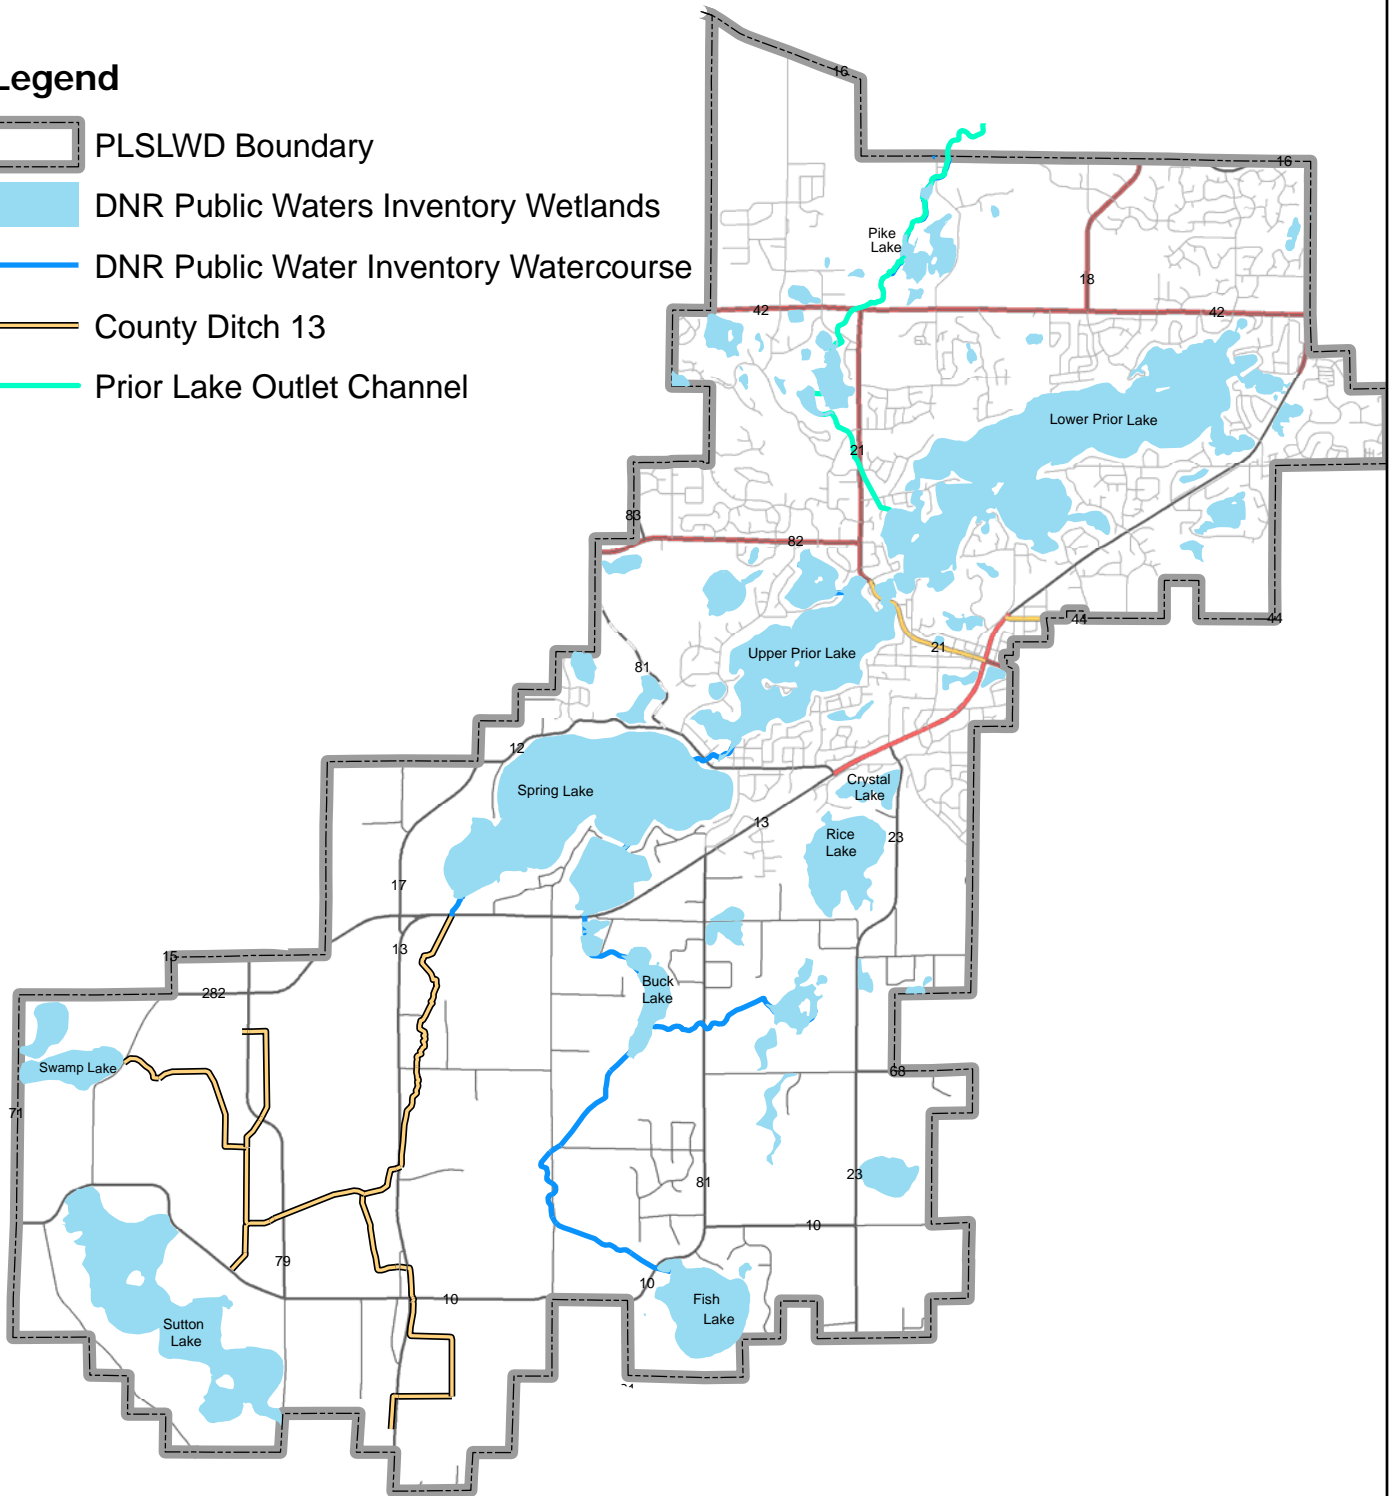

Prior Lake-Spring Lake Watershed District Public Waters Inventory Map

Legend

-  PLSLWD Boundary
-  DNR Public Waters Inventory Wetlands
-  DNR Public Water Inventory Watercourse
-  County Ditch 13
-  Prior Lake Outlet Channel

Source: Minnesota Dept of Natural Resources