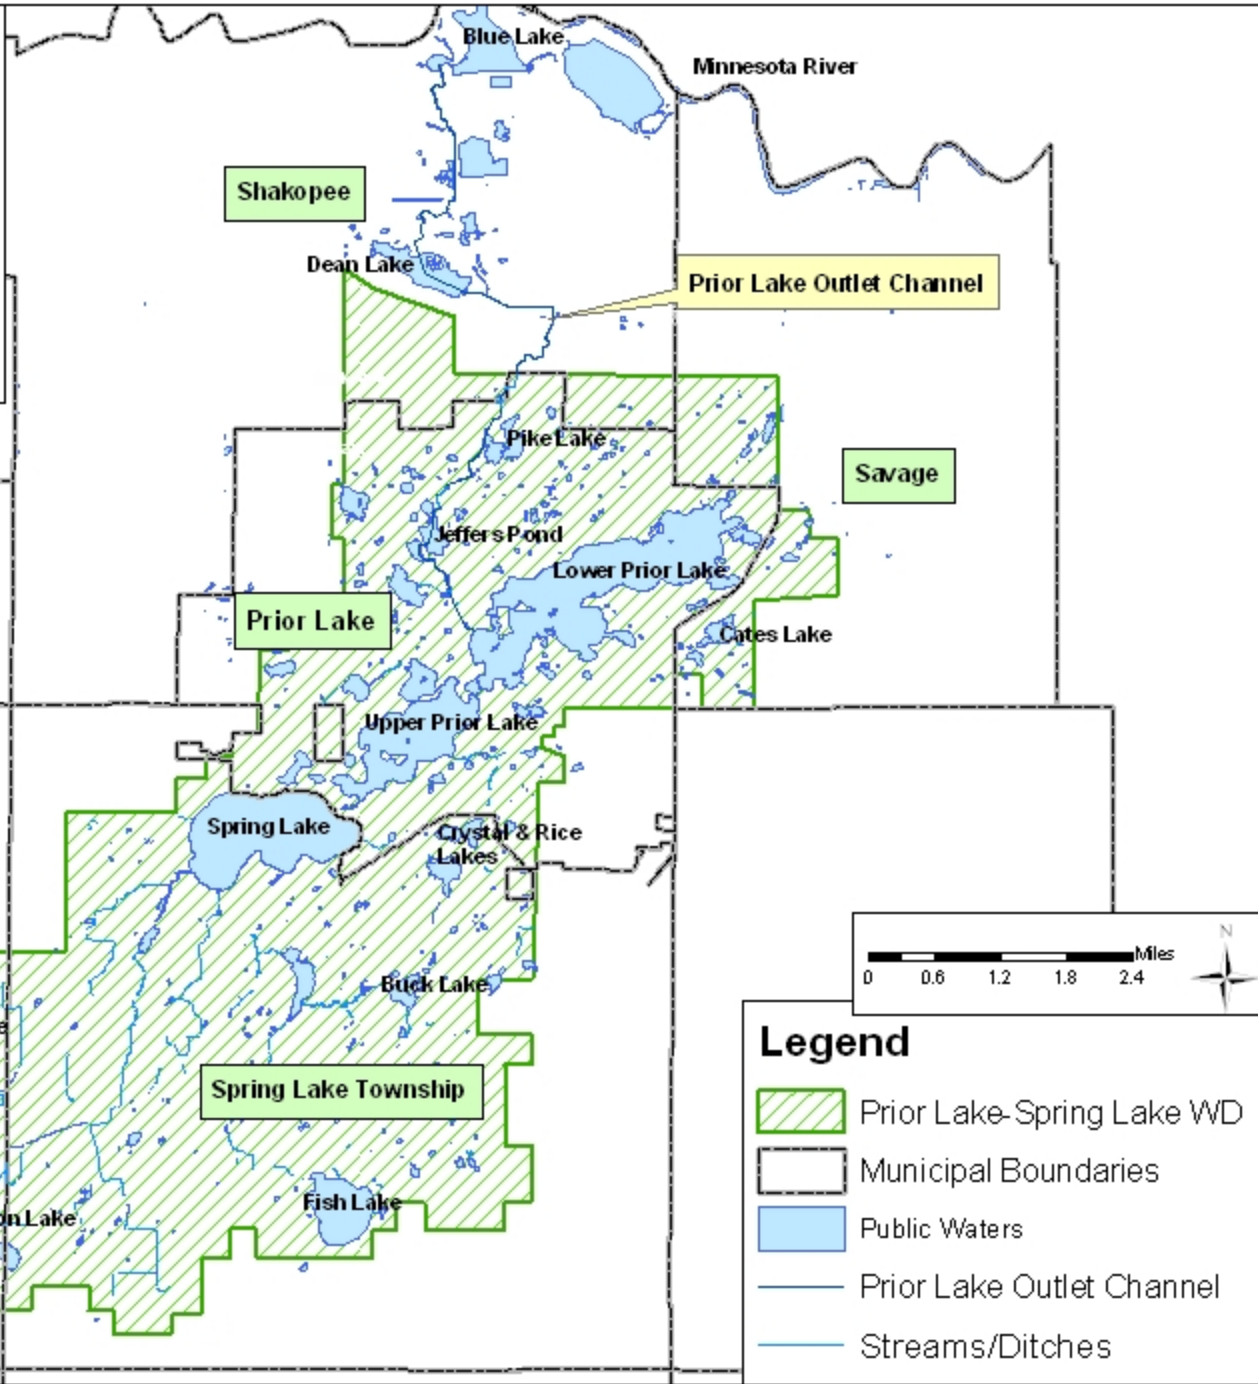

Location of PLSLWD in Scott County, MN

Legend

-  Prior Lake-Spring Lake WD
-  Municipal Boundaries
-  Public Waters
-  Prior Lake Outlet Channel
-  Streams/Ditches